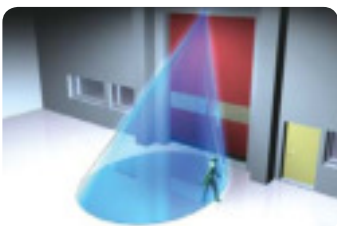

State of the Art High Mount Industrial Door Activation

Door activation combined with the ability to differentiate between pedestrians and vehicles at mounting heights of up to 7m

- **Timely Door Opening**
Detection area of 5m wide x 8m deep makes the Domino 1100 ideal for doors approached by very fast moving traffic¹
¹ Installation height of 7m
- **Increased Pedestrian Safety**
Intelligent software can be set to ignore pedestrian traffic forcing the use of a safer side access pedestrian door
- **Reduced Building Energy Loss**
Partial or full door opening setting possible depending on whether the door is approached by a vehicle or pedestrian

Domino1100

Activation

Technical Specification

Accessories

DOMCOVER
Combined ceiling mount and weather cover bracket

DOMI-LINK
Domino remote control

Model	Domino1100 Industrial Door Activation	
Detection Method	K-Band 24.05GHz - Microwave Motion Detection	
Installation Height	Max 7000mm (23ft)	
Sensor Dimensions	123mm (W), 65mm (H), 57mm (D)	
Pattern Adjustment	Width Adjustment: Antenna adjustment left/right up to 3 steps Width Adjustment: Sensitivity Adjustment (Potentiometer) Depth Adjustment: Antenna adjustment up/down 0° - 40° in 5° steps Depth Adjustment: Sensitivity Adjustment (Potentiometer)	
Presence Timer	None	
IP Rating	54	
Power Supply	12 to 36V DC or 12 to 28V AC	
Power Consumption	DC24V-50 [mA] (Max)	
Output Relay	Main Relay: yellow & white wires Vehicle Relay: grey & pink wires	
Relay Hold Time	Approx. 0.2 - 5sec selectable	
LED Indication	Power On	= Green On
	Main Relay Active	= Red On
	Vehicle Relay Active	= Green/Red Flashing Fast
	Initialisation (after power on)	= Green/Red Flashing Slow
	Command Received	= Green Flashing
	Error	= Red Flashing
Operating Temperature	-20°C to +60°C, (-4°F to 140°F)	
Weight	120g (0.26 lbs)	
Detection Speed	0.1 m/s minimum	
Available Colours	Black: Product Code	= Domino1100
Accessories Provided	Connection Cable Mounting Template Mounting Screws Installation Instructions	