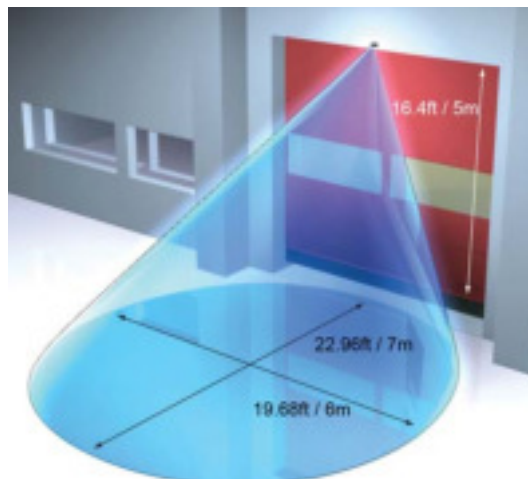

Detection Area (ft/m)

Installation Height of 16.40ft / 5m