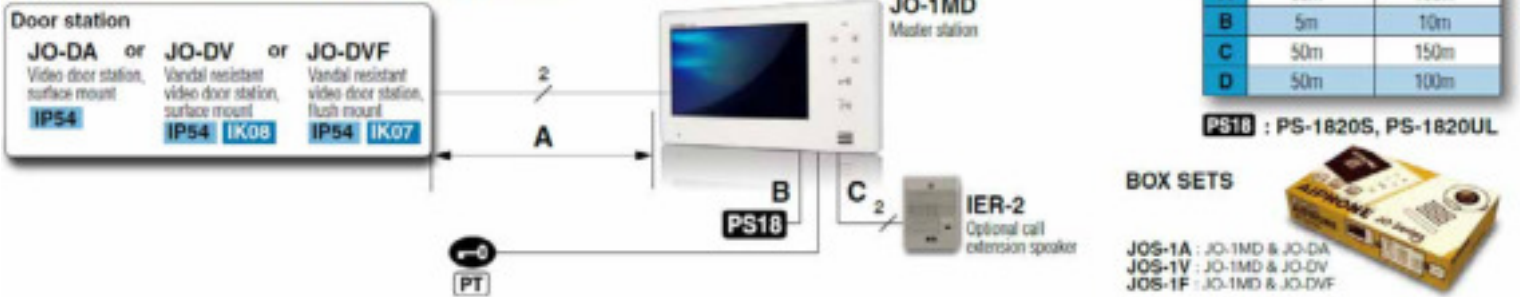

Door release button

Monitor button

Option button

Day time with strong backlight

Night time with low light

System

For Installations Using Two Room Stations

For Installations Using a Single Room Station

Unit Dimensions (mm)

Specifications

Room station (JO-1MD/JO-1FD)

| | |
|---------------------|-----------------------------------|
| Power supply | DC 18V (use PS-1820S / PS-1820UL) |
| Current consumption | JO-1MD : 440 mA JO-1FD : 460 mA |
| Communication | Hands free / PTT |
| Ambient temperature | 0 - 40°C |
| Monitor | 7-inch color LCD monitor |
| Mounting | Wall mount |

| | |
|----------------|--|
| Electrical box | 3-gang box |
| Material | Flame resistant ABS resin |
| Color | White |
| Weight | JO-1MD : Approx. 360g JO-1FD : Approx. 360g |

Door station

| | |
|-----------------------|--|
| Operating temperature | -10 - 60°C |
| Weight | JO-DA : Approx. 190g JO-DV : Approx. 650g JO-DVF : Approx. 580g Flush mount back box for JO-DVF : Approx. 450g |