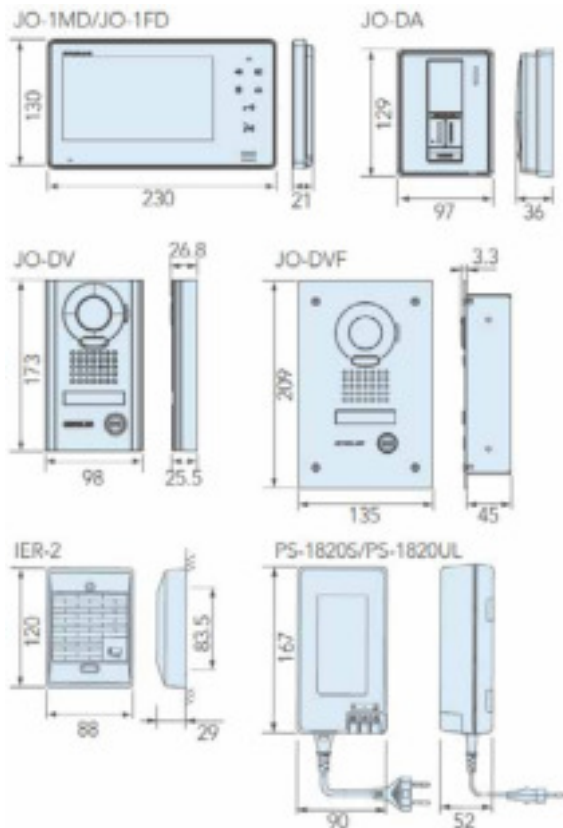

Door release button

Monitor button

Option button

Day time with strong backlight

Night time with low light

System

For Installations Using Two Room Stations

For Installations Using a Single Room Station

Unit Dimensions (mm)

Specifications

Room station (JO-1MD/JO-1FD)

| | |
|---------------------|-----------------------------------|
| Power supply | DC 18V (use PS-1820S / PS-1820UL) |
| Current consumption | JO-1MD : 440 mA JO-1FD : 460 mA |
| Communication | Hands free / PTT |
| Ambient temperature | 0 - 40°C |
| Monitor | 7-inch color LCD monitor |
| Mounting | Wall mount |

| | |
|----------------|--|
| Electrical box | 3-gang box |
| Material | Flame resistant ABS resin |
| Color | White |
| Weight | JO-1MD : Approx. 360g JO-1FD : Approx. 360g |

Door station

| | |
|-----------------------|--|
| Operating temperature | -10 - 60°C |
| Weight | JO-DA : Approx. 190g JO-DV : Approx. 650g JO-DVF : Approx. 580g Flush mount back box for JO-DVF : Approx. 450g |