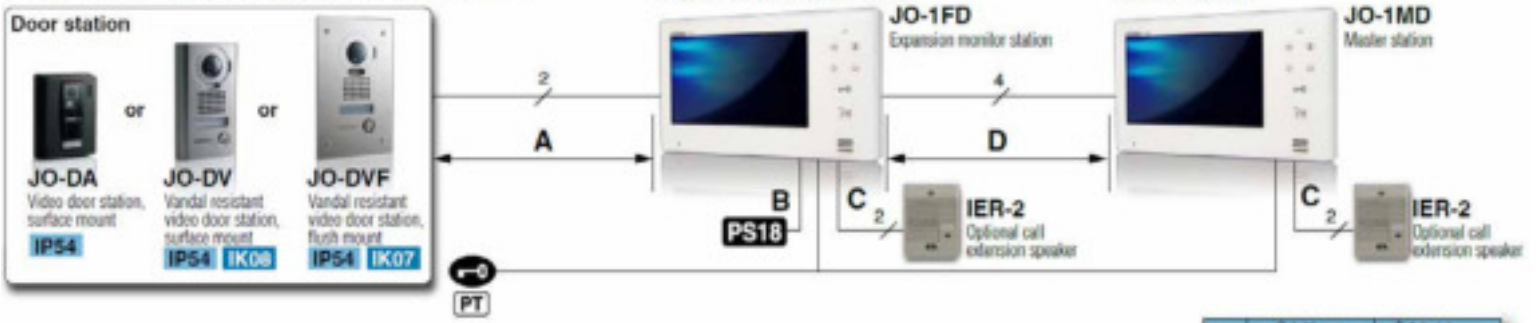

Easy to use touch buttons!

Talk/off button

Volume control button

Screen brightness control button

The JO Series is equipped with an advanced light adjustment feature to compensate for varying light levels.

Door release button

Monitor button

Option button

Day time with strong backlight

Night time with low light

System

For Installations Using Two Room Stations

For Installations Using a Single Room Station

Unit Dimensions (mm)

Specifications

Room station (JO-1MD/JO-1FD)

| | |
|---------------------|-----------------------------------|
| Power supply | DC 18V (use PS-1820S / PS-1820UL) |
| Current consumption | JO-1MD : 440 mA JO-1FD : 460 mA |
| Communication | Hands free / PTT |
| Ambient temperature | 0 - 40°C |
| Monitor | 7-inch color LCD monitor |
| Mounting | Wall mount |

| | |
|----------------|--|
| Electrical box | 3-gang box |
| Material | Flame resistant ABS resin |
| Color | White |
| Weight | JO-1MD : Approx. 360g JO-1FD : Approx. 360g |

Door station

| | |
|-----------------------|--|
| Operating temperature | -10 - 60°C |
| Weight | JO-DA : Approx. 190g JO-DV : Approx. 650g JO-DVF : Approx. 580g Flush mount back box for JO-DVF : Approx. 450g |